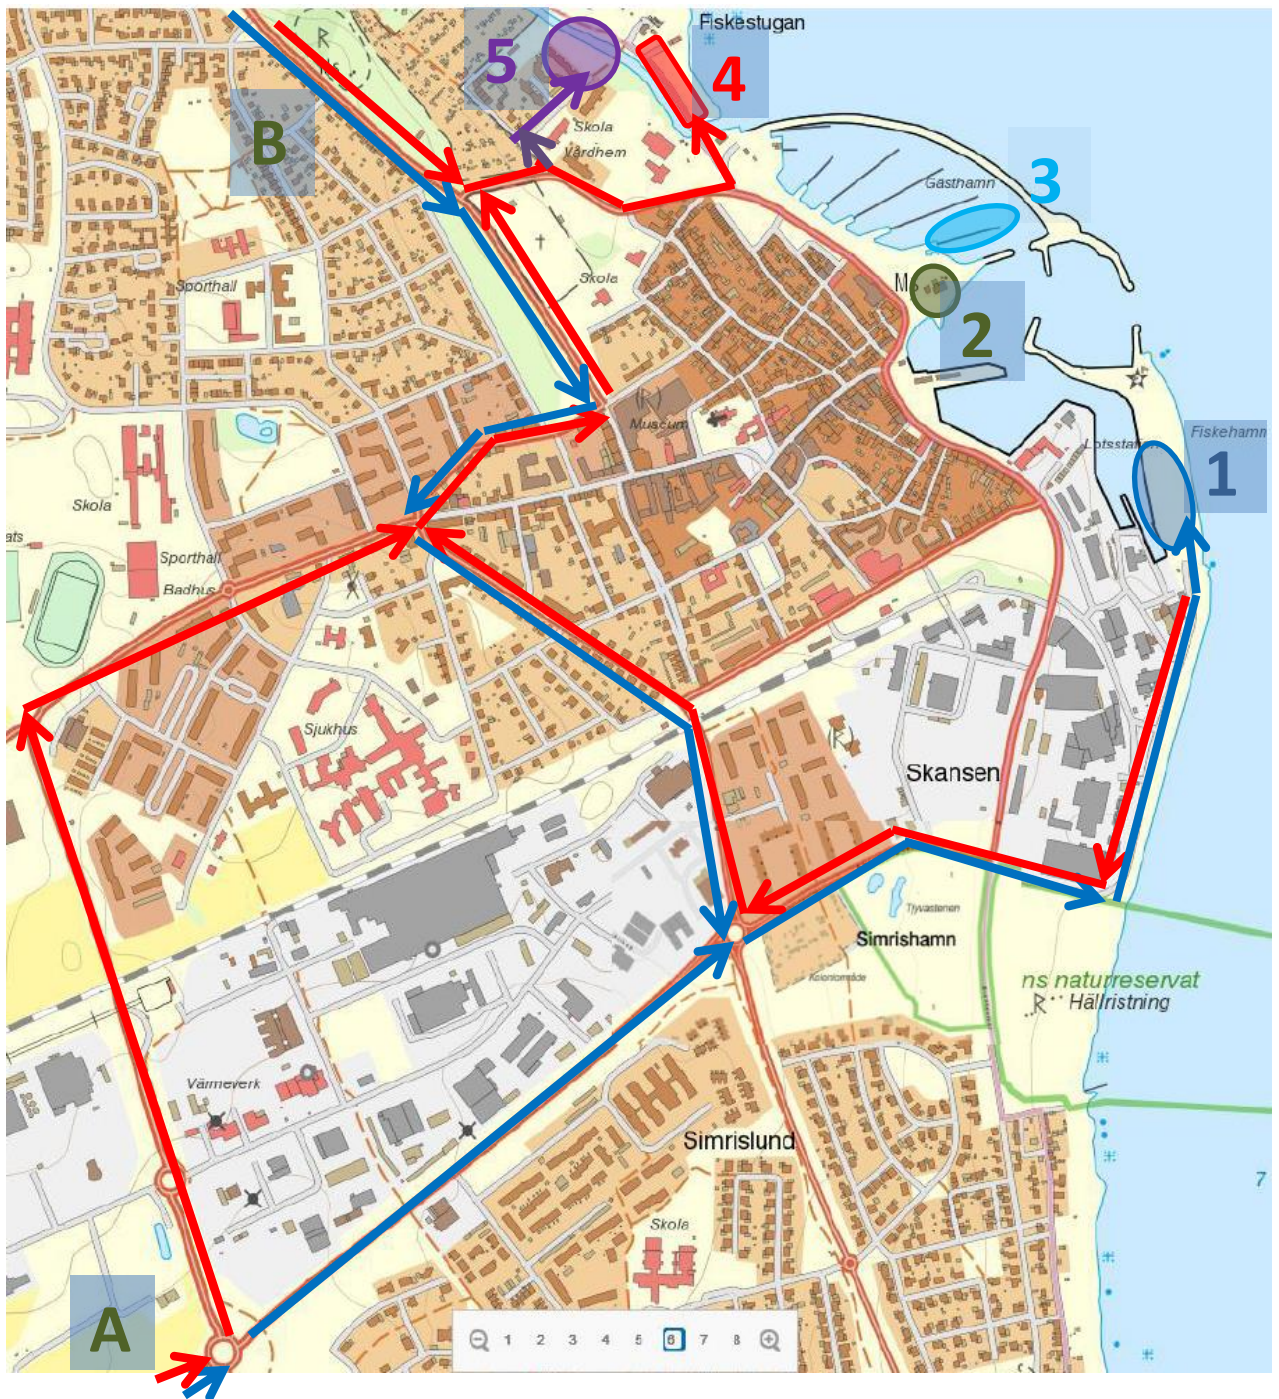

Overview map with recommended travel routes

- A. Way from Malmö Trelleborg
- B. Way from Göteborg Stockholm

- Way to Launching / hauling out and trailers parking
- Way to Camping and caravan / caravan pitch
- Way to Long-term car parking (parking permit)

1. Launching / hauling out and trailers parking

Address: Gåven

2. Clubhouse Seglarpaviljongen

Address: Strandvägen 2

3. Mooring

4. Camping and caravan / caravan pitch

Address: Badstigen

5. Long-term car parking (parking permit)

Address Strandbadsvägen 33